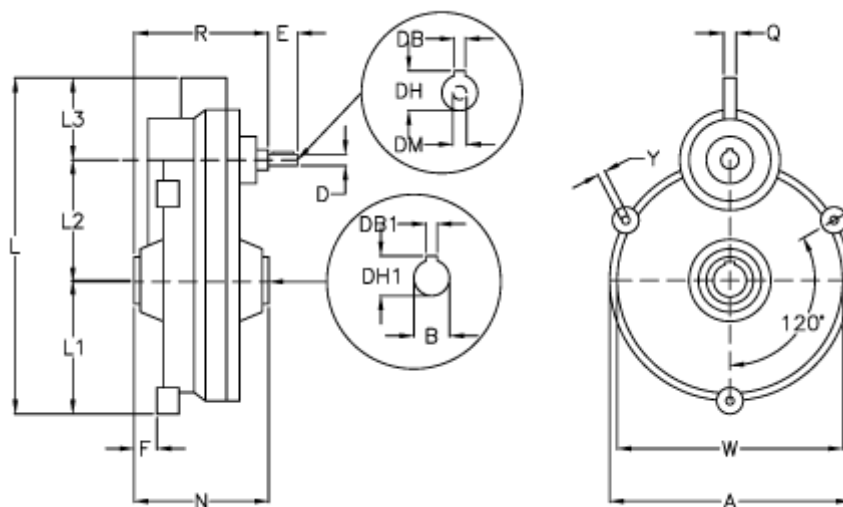

Data Sheet

Article number: 29480301000

Description: Shaft mount. speed reducer
TA 30 i=10 without lubrication

Measures

a	= 265	DM = M6	Q	= 15
B	= 30	E = 40	R	= 113
B1	= 8	F = 21	W	= 232
DB	= 5	L = 347	Weight (kg)	= 16.7
Description	= TA 30	I1 = 135	Y	= M10
DH	= 18.2	I2 = 125		
DH1	= 33	I3 = 87		
D h6	= 16	N = 110		